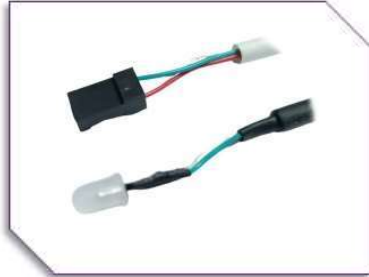

USB Cable

USB 3.2 Gen 2x2 Type C to C R/A Cable 20Gbps

USB 3.2 Gen 2x2 Type C to C Upper 90° Cable 20Gbps

USB 3.2 Gen 2x2 Type C to C with screw 20Gbps

USB 3.2 Gen 2x2 Type C to C Upper 90° with screw

USB 3.1 Cable Type C to USB A

USB 3.1 Cable Type C to USB A with screw

USB 3.1 Cable: USB A Type to USB C Type R/A

USB 3.1 Cable: USB A to Micro B

USB Type C Cable

USB Cable

USB Cable

USB Cable R/A Type

Micro USB Cable

Multicable Assemblies

OSD Multicable

KVM Cable

Multicable

Multicable

Wire Harness

LED Cable

**Encoders Shaft with
Switch Cable**

Super Seal Cable

Terminal Block Cable

Mini Fit Cable

Pitch 2.00mm Cable

D-Sub 3W3 Power Cable

Cables With Various Terminals

Spade Cable

FFC Cable Assemblies