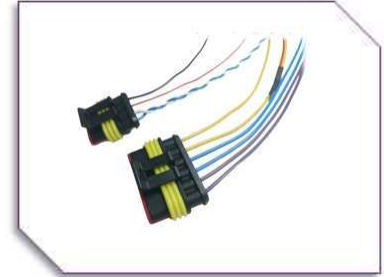

USB Cable

USB 3.2 Gen 2x2 Type C to C R/A Cable 20Gbps

USB 3.2 Gen 2x2 Type C to C Upper 90° Cable 20Gbps

USB 3.2 Gen 2x2 Type C to C with screw 20Gbps

USB 3.2 Gen 2x2 Type C to C Upper 90° with screw

USB 3.1 Cable Type C to USB A

USB 3.1 Cable Type C to USB A with screw

USB 3.1 Cable: USB A Type to USB C Type R/A

USB 3.1 Cable: USB A to Micro B

USB Type C Cable

USB Cable

USB Cable

USB Cable R/A Type

Micro USB Cable

Multicable Assemblies

OSD Multicable

KVM Cable

Multicable

Multicable

Wire Harness

LED Cable

**Encoders Shaft with
Switch Cable**

Super Seal Cable

Terminal Block Cable

Mini Fit Cable

Pitch 2.00mm Cable

D-Sub 3W3 Power Cable

Cables With Various Terminals

Spade Cable

FFC Cable Assemblies