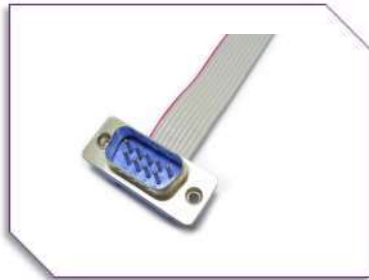

IDC Flat Cable Assemblies

**IDC Flat Cable
for industrial use**

IDC Flat Cable

IDC Flat Cable

IDC Flat Cable

IDC Rainbow Cable

IDC Flat Cable

IDC Flat Cable with Ferrite

IDC Flat Cable

D-Sub to IDC Cable

CONTACT US
 Sherwood connects your life
 Count on our 20 years of industry experience

IDC Flat Cable Assemblies

D-Sub IDC Flat Cable

Jumper Wire

Automotive Cable Assemblies

OBD-II Cable

OBD-II Cable

OBD-II Receptacle to Plug

OBD-II Cable

CONTACT
US

Sherwood connects your life
Count on our 20 years of industry experience

Power Cords

AC DC Power Supply Cable