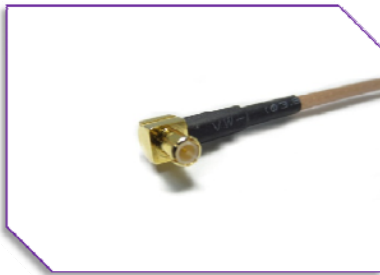

We can also tool and manufacture new connectors, die castings and plastic mouldings using the latest 3D modelling capabilities and tooling available in the Far East.

Index to Telcom

Description	Page
RF Coaxial Cable	A1
RF Coaxial Connector	B1
RF Coaxial Adaptor	C1
GSM Antennas	D1
Wireless Antennas	E1
3G Antennas	F1~F2
4G Antennas	G1
Combination Antennas	H1
Other Frequency Antennas	I1

RF Coaxial Cable

SMA Cable
SMA Cable

SMA Water Proof Cable
SMA Water Proof Cable

U.F.L or IPEX Cable
U.F.L or IPEX Cable

MMCX Cable
MMCX Cable

FME Cable
FME Cable

BNC Cable
BNC Cable

RF Coaxial Connector

CONTACT
US

Sherwood connects your life
Count on our 20 years of industry experience

RF Coaxial Adaptor

SMA Terminator

SMA Plug to SMA Jack R/A

**BNC Plug to
Double BNC Socket**

BNC Plug to RCA Socket

BNC Socket to RCA Plug