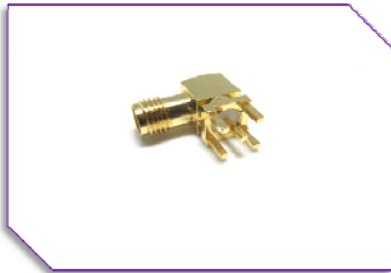

We can also tool and manufacture new connectors, die castings and plastic mouldings using the latest 3D modelling capabilities and tooling available in the Far East.

Index to Telcom

Description	Page
RF Coaxial Cable	A1
RF Coaxial Connector	B1
RF Coaxial Adaptor	C1
GSM Antennas	D1
Wireless Antennas	E1
3G Antennas	F1~F2
4G Antennas	G1
Combination Antennas	H1
Other Frequency Antennas	I1

RF Coaxial Cable

SMA Cable
SMA Cable

SMA Water Proof Cable
SMA Water Proof Cable

U.F.L or IPEX Cable
U.F.L or IPEX Cable

MMCX Cable
MMCX Cable

FME Cable
FME Cable

BNC Cable
BNC Cable

RF Coaxial Connector

S24
BNC PCB Straight

S2B
BNC PCB R/A Metal Body

S2G
BNC R/A Metal

SMAP-J-R
SMA PCB Jack R/A

MCX-P
MCX PCB Jack

F
F PCB DIP Type

MMCX
MMCX PCB Jack Type

FME-Cable

CONTACT
US

Sherwood connects your life
Count on our 20 years of industry experience

RF Coaxial Adaptor

SMA Terminator

SMA Plug to SMA Jack R/A

**BNC Plug to
Double BNC Socket**

BNC Plug to RCA Socket

BNC Socket to RCA Plug